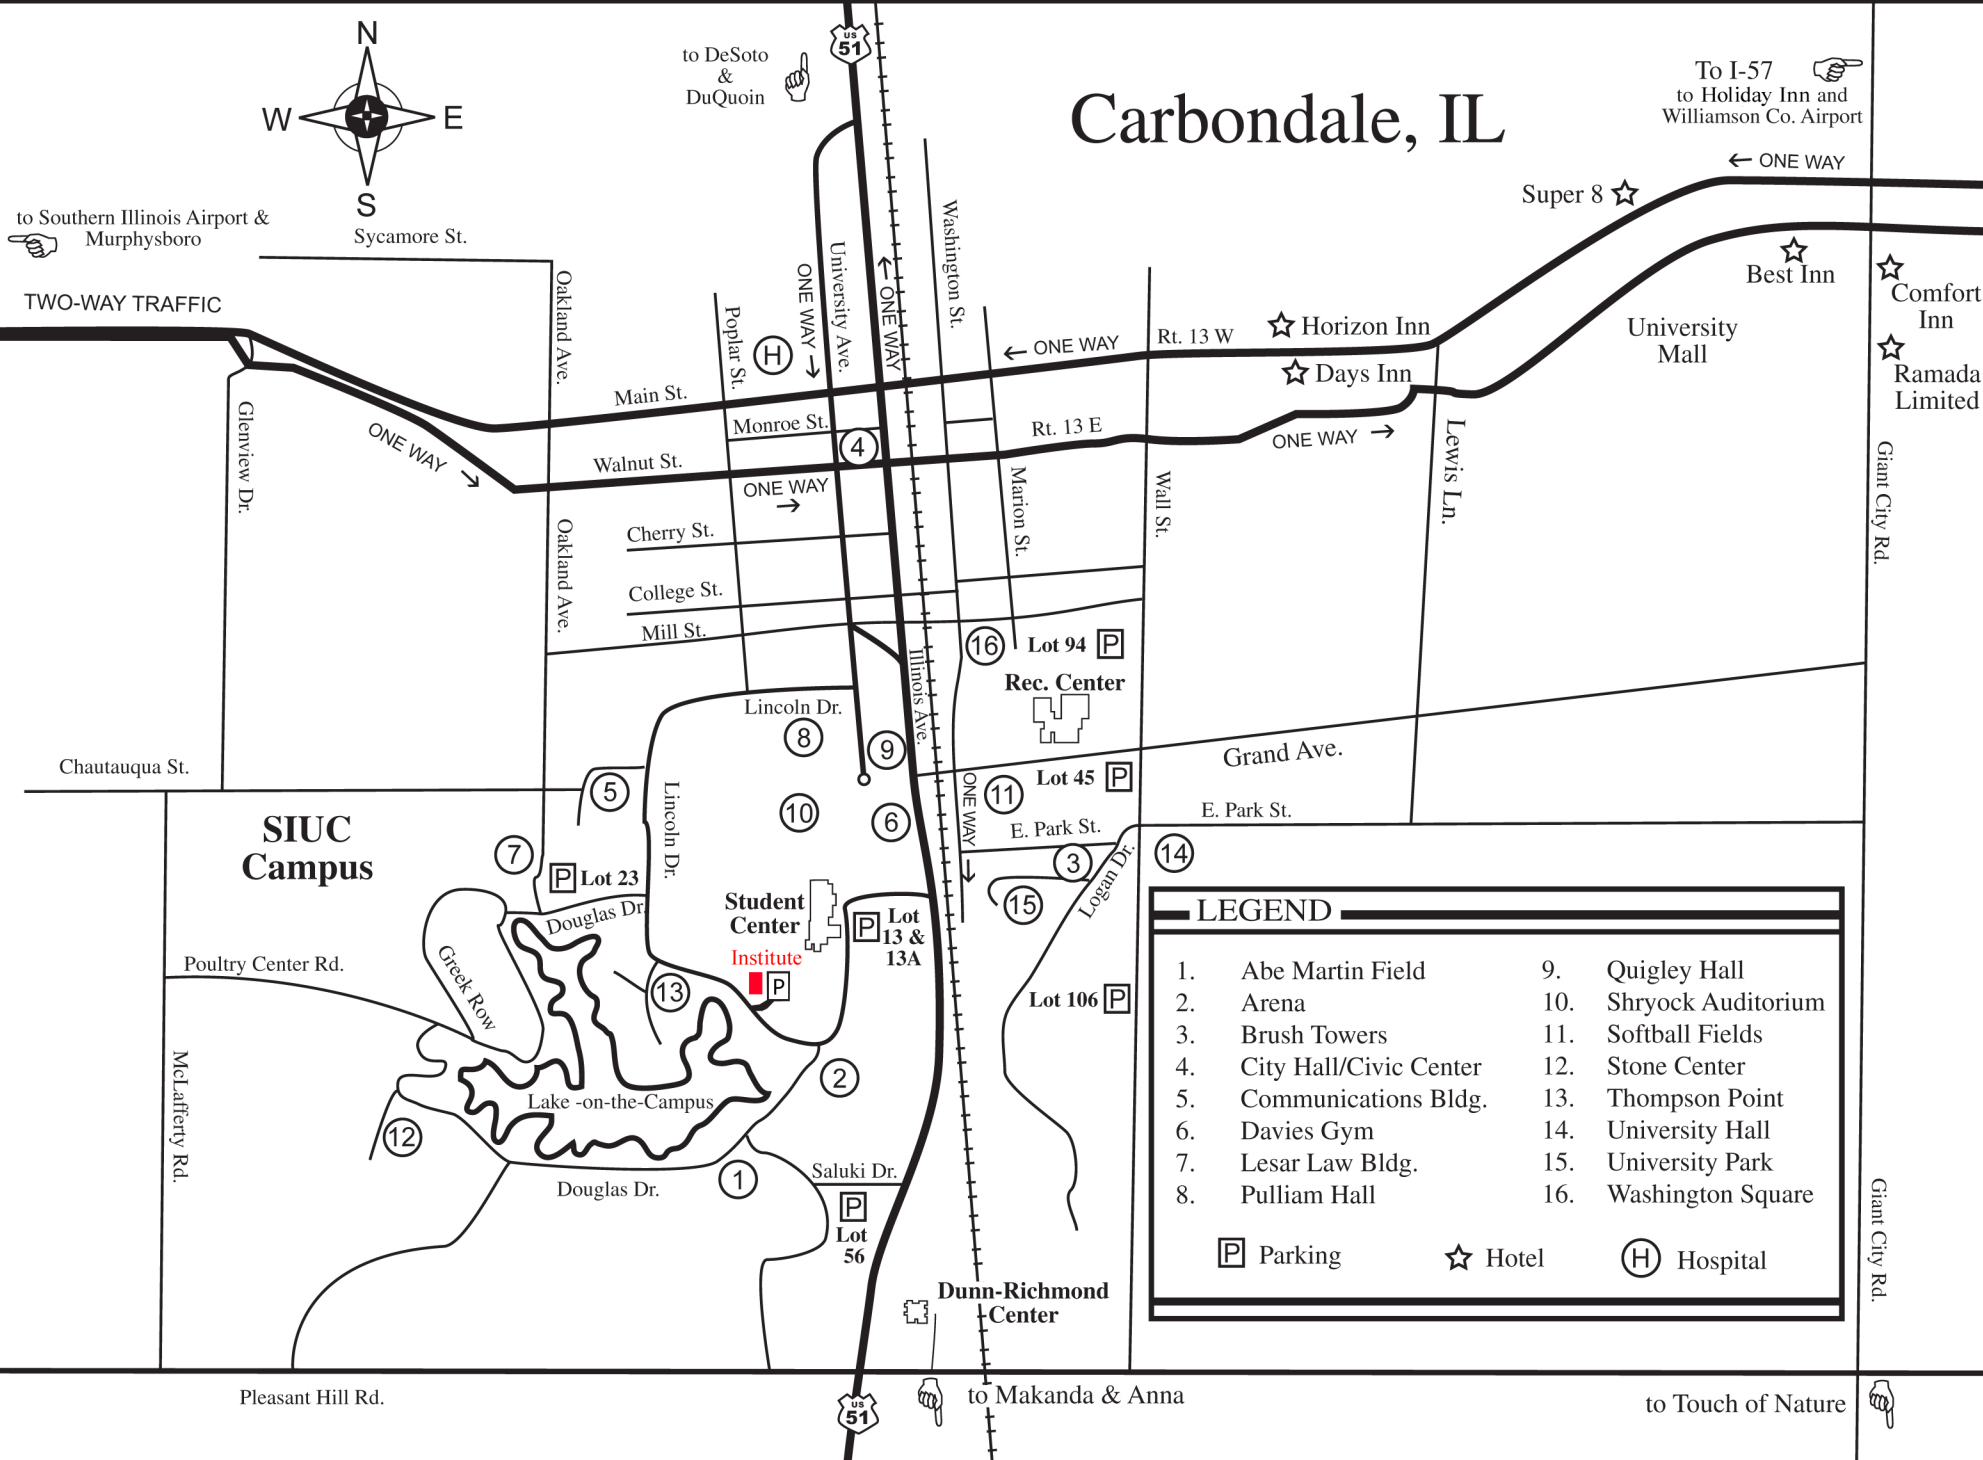

# MAP OF CARBONDALE ILLINOIS AND THE SIUC CAMPUS

## Carbondale, IL

to Southern Illinois Airport & Murphysboro

to DeSoto & DuQuoin

To I-57 to Holiday Inn and Williamson Co. Airport

TWO-WAY TRAFFIC

LEGEND			
1.	Abe Martin Field	9.	Quigley Hall
2.	Arena	10.	Shryock Auditorium
3.	Brush Towers	11.	Softball Fields
4.	City Hall/Civic Center	12.	Stone Center
5.	Communications Bldg.	13.	Thompson Point
6.	Davies Gym	14.	University Hall
7.	Lesar Law Bldg.	15.	University Park
8.	Pulliam Hall	16.	Washington Square
	Parking		Hotel
	Hospital		

Pleasant Hill Rd.

to Makanda & Anna

to Touch of Nature

Grant City Rd.